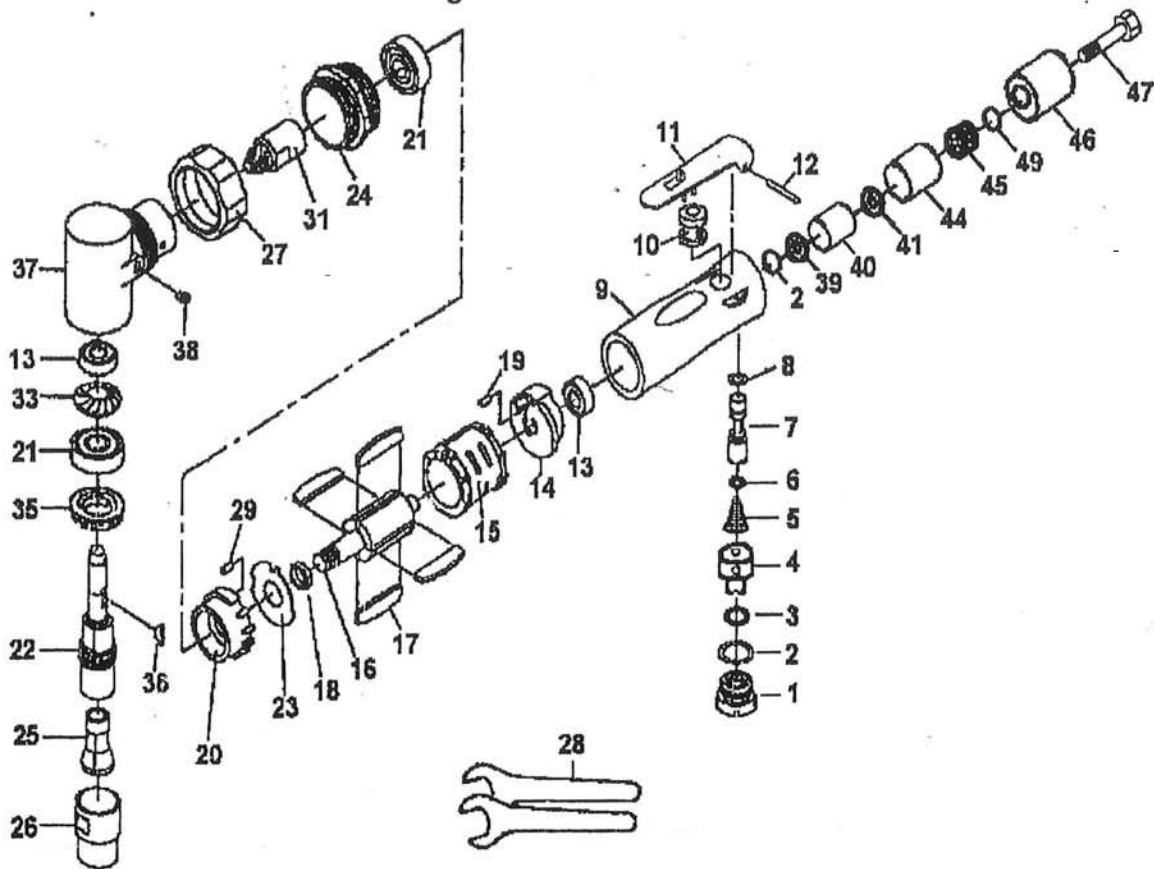

# Druckluft-Winkel-Stabschleifer 60317SB

DD-6250 Mini Angle Grinder

Ref. No.	Part No.	Description	Q'ty /Tool	Ref. No.	Part No.	Description	Q'ty /Tool
1	SPB2303054	Valve Screw	1	26	SPI9133026	Collet Nut	1
2	SPD5220014	O-Ring	1	27	SPI9133027A	Housing Cap	1
3	SPB2320009	O-Ring	2	28	SPI9133028	Wrench	1 Set
4	SPB2303056	Air Regulator	1	29	SPI9112011	Pin	1
5	SPI9112025	Valve Spring	1	31	SPI9212021	Pinion Gear	1
6	SPB2320007	O-Ring	1	33	SPI9212026	Spindle Gear	1
7	SPB2303049	Throttle Valve	1	35	SPI9212028	Clamp Nut	1
8	SPI9212035	O-Ring	1	36	SPI9212029	Woodruff Key	1
9	SPDD6250S001	Motor Housing	1	37	SPI9212024	Angle Head Housing	1
10	SPB2303051A	Valve Bushing	1	38	SPI9212034	Grease Cap	1
11	SPI9112020	Safty Lever	1	39	SPB2303059	Muffler Plate (150#)	1
12	SPI9133011	Lever Pin	1	40	SPB2303060	Muffler Plate Hold	1
13	SPI9133012	Bearing	2	41	SPB2303065	Muffler Plate (100#)	1
14	SPI9133013	Rear End Plate	1	44	SPB2303061	Muffler Plate Hold	1
15	SPI9133014	Cylinder	1	45	SPB2303062	Muffler Cotton	1
16	SPI9133015	Rotor	1	46	SPB2303063	Muffler Body	1
17	SPI9133016	Rotor Blade	4	47	SPB2303064	Air Inlet Bushing	1
18	SPI9133017	Rotor Collar	1	49	SPB2303054	O-Ring	1
19	SPI9133018	Locating Pin	2				
20	SPI9133019	Front End Plate	1				
21	SPI9133020	Bearing	2				
22	SPI9212030	Spindle	1	RK	SPDD6250S0RK	Repair Kit Ref.No-- 13(x2), 17(x4), 21(x2)	1
23	SPI9133022	Steel Plate	1				
24	SPI9133023	Lock Ring	1	SK	SPDD6250S0SK	Service Kit Ref.No-- 2, 3(x2), 5, 6, 8, 49	1
25	SPI9133024	Collet	1				